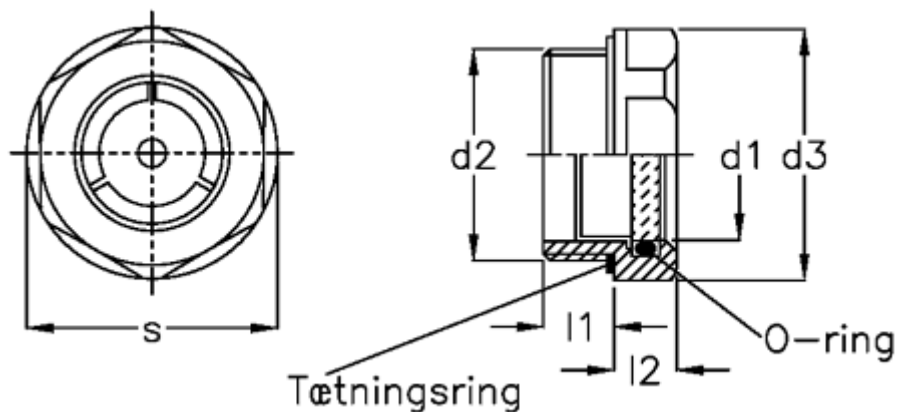

Data Sheet

Article number: 2074332M4215AS

Description: E+G Oil level sight glass GN 743-32-M42x1.5-AS

Measures

d1	= 32
d2	= M42x1.5
d3	= 50
l1	= 12
l2	= 9
Max pressure	= -
Max vacuum mbar	= -
s	= 46